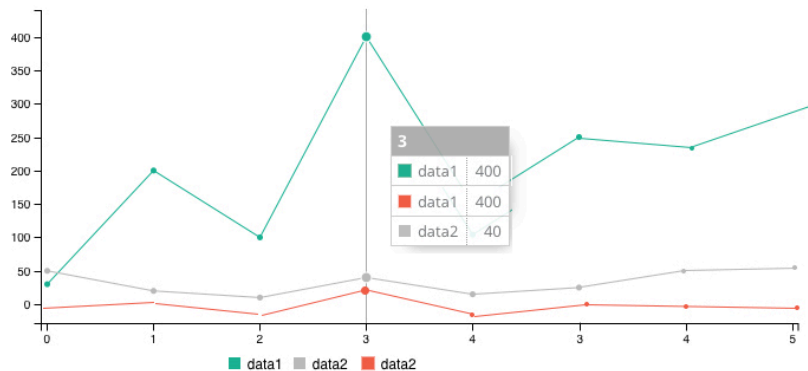

Activity Snapshot

This Week

Average Price	My Store	Records Found	Most Common Promotion
\$89.35 +1%	\$101	56	1/2 Month off

Activity Snapshot

Last Week

Average Price	My Store	Records Found	Most Common Promotion
\$89.35 -4%	\$101	56	1/2 Month off