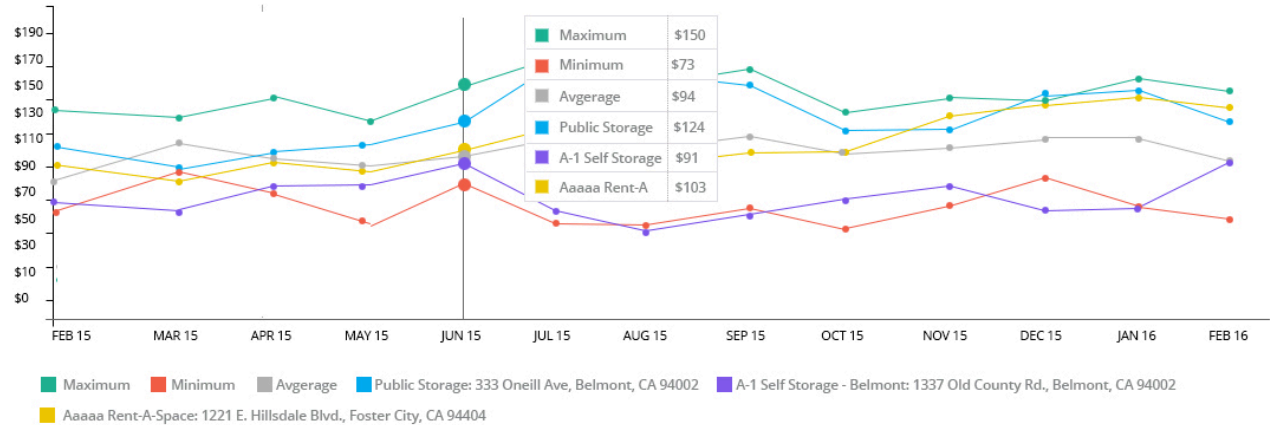

- ★ My Stores ▼
- Kenny's San Mateo ▼
- 5X5 Reg
- Competitor Overview
- Competitor Map
- Market Analysis

My Account

Support

Kenny's San Mateo

2525 West B Street, San Mateo, CA 94401

Coverage Zone: 2 Mile Radius.

5X5 Reg [Edit Search](#)

We have found 53 matching units in 21 stores

[Download prices](#)

- [Market Summary](#)
- [Grid View](#)
- [Historical Pricing](#)
- [Map View](#)

Pricing History Filter: ▼

Showing: Last 12 months   **This Market's:** Maximum Rate, Average Rate, Minimum Rate   Showing: My Store

Competitors offering this unit type in your area: Public Storage: 1121 Triton Drive, Foster City, CA 94404, Public Storage: 1841 E Bayshore Road, Redwood City, CA 94063

Historical Pricing Graph