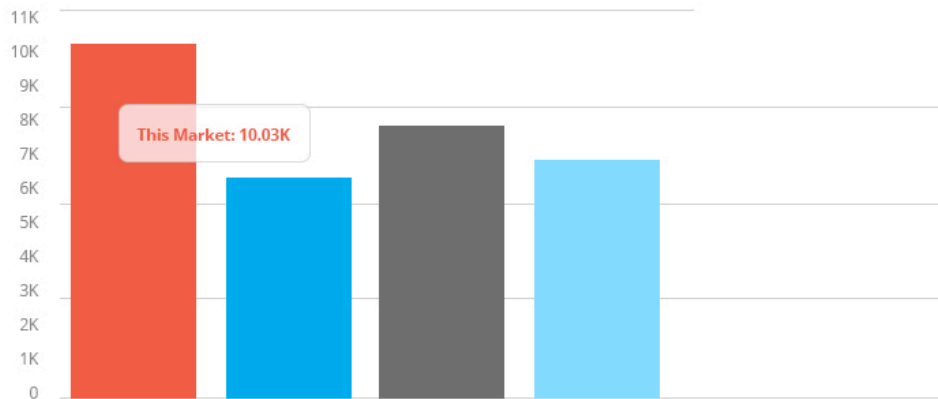

Dashboard

☐ Make this my default page

Kenny's San Mateo

2525 West B Street, San Mateo, CA 94401
Coverage Zone: 94401, 94403, 94101

Store Reach

Storage Rates

Market Wealth

Price Volatility

Store Reach: Florida Development

See how the number of stores in this market compare with the population & household demographics
Demographic data presented here is based on the 2009-2013 American Community Survey by the US Census (released December 2014).

Population per Store

Households per Store

Rental Properties per Store

Population:
180,523

Coverage Area
6,386
per Square Mile

Store Reach
10,029
Population per Store

Population/Store
State Rank: 33
[See All](#)

Stores

18

REITs: 5 Other: 13

Coverage Area

28.27
Square Miles

Store Coverage

1.57

Square Miles/Store

★ My Stores

Kenny's San Mateo

Competitor Overview

Competitor Map

Market Analysis

My Account

Support