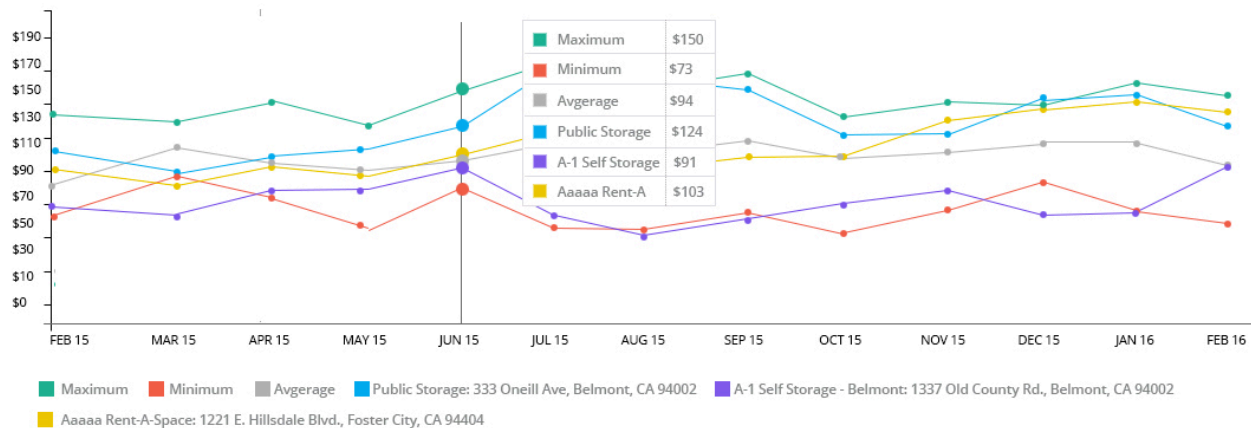

- ★ My Stores ▼
- Kenny's San Mateo ▼
- 5X5 Reg
- Competitor Overview
- Competitor Map
- Market Analysis

- My Account
- Support

Kenny's San Mateo

2525 West B Street, San Mateo, CA 94401

Coverage Zone: 2 Mile Radius.

5X5 Reg [Edit Search](#)

We have found 53 matching units in 21 stores

[Download prices](#)

- [Market Summary](#)
- [Grid View](#)
- [Historical Pricing](#)
- [Map View](#)

Pricing History Filter

Showing: Last 12 months ☐ Include My Store   **This Markets:** ☐ Maximum Rate ☐ Average Rate ☐ Minimum Rate

Include:

- Public Storage: 160 S Spruce Ave, SOUTH SAN FRANCISCO, CA 94080 X
- Saf Keep Storage: 2480 Middlefield Rd, Redwood City, CA 94063 X
- Extra Space Storage at Menlo Park, California (CA) - 1520 Willow Rd: 1520 Willow Rd, Menlo Park, CA 94025 X

Historical Pricing Graph